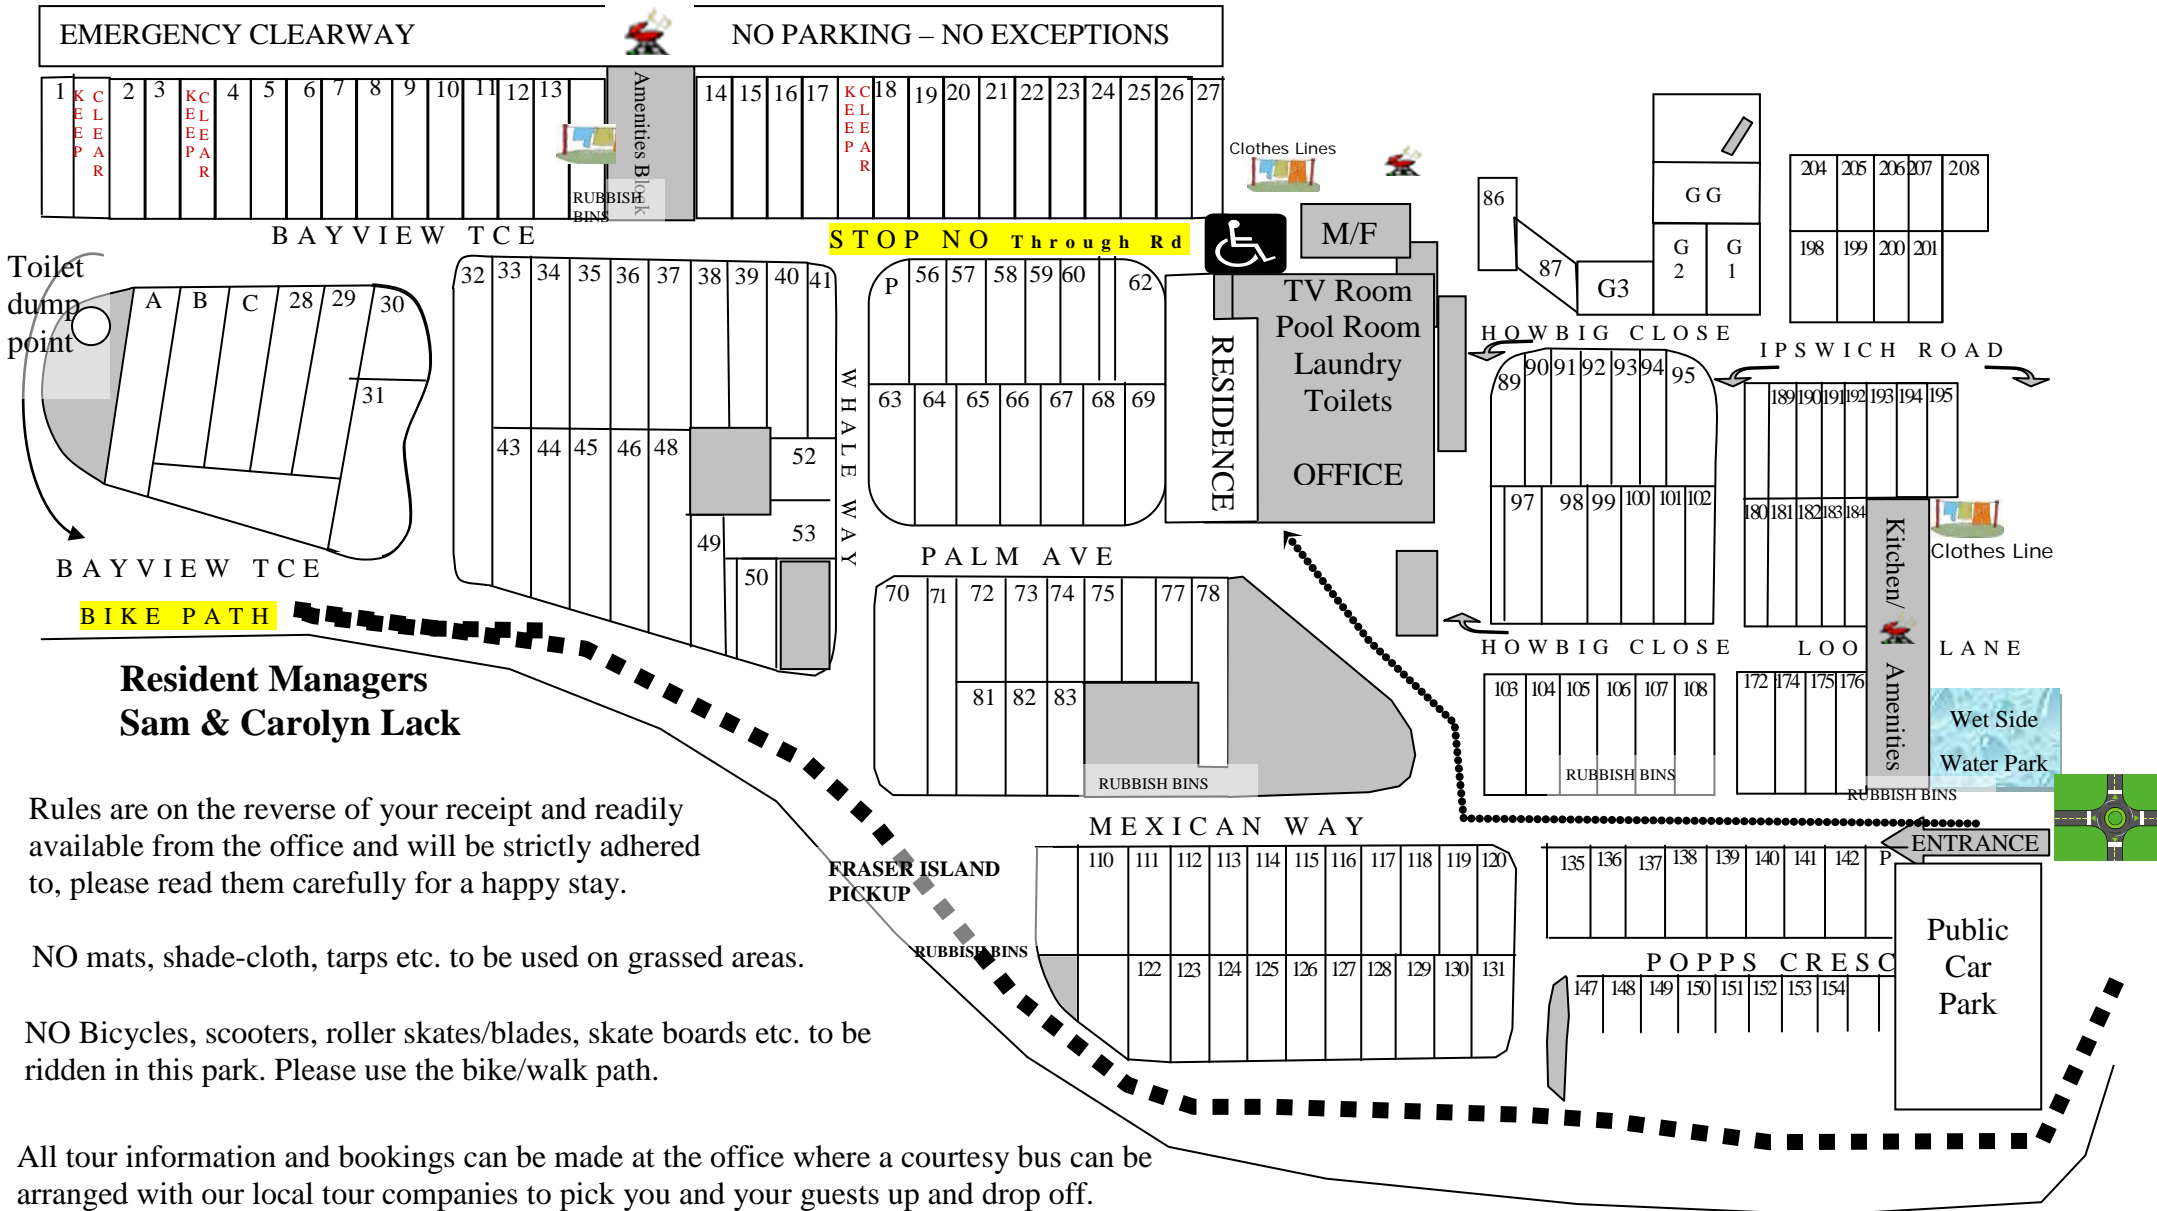

PIALBA BEACHFRONT TOURIST PARK

The Esplanade, Pialba
Hervey Bay, QLD 4655

Phone: 07 4128 1399
Fax: 07 4124 3859

Email: pialba@beachfronttourisparks.com.au

Resident Managers
Sam & Carolyn Lack

Rules are on the reverse of your receipt and readily available from the office and will be strictly adhered to, please read them carefully for a happy stay.

NO mats, shade-cloth, tarps etc. to be used on grassed areas.

NO Bicycles, scooters, roller skates/blades, skate boards etc. to be ridden in this park. Please use the bike/walk path.

All tour information and bookings can be made at the office where a courtesy bus can be arranged with our local tour companies to pick you and your guests up and drop off.